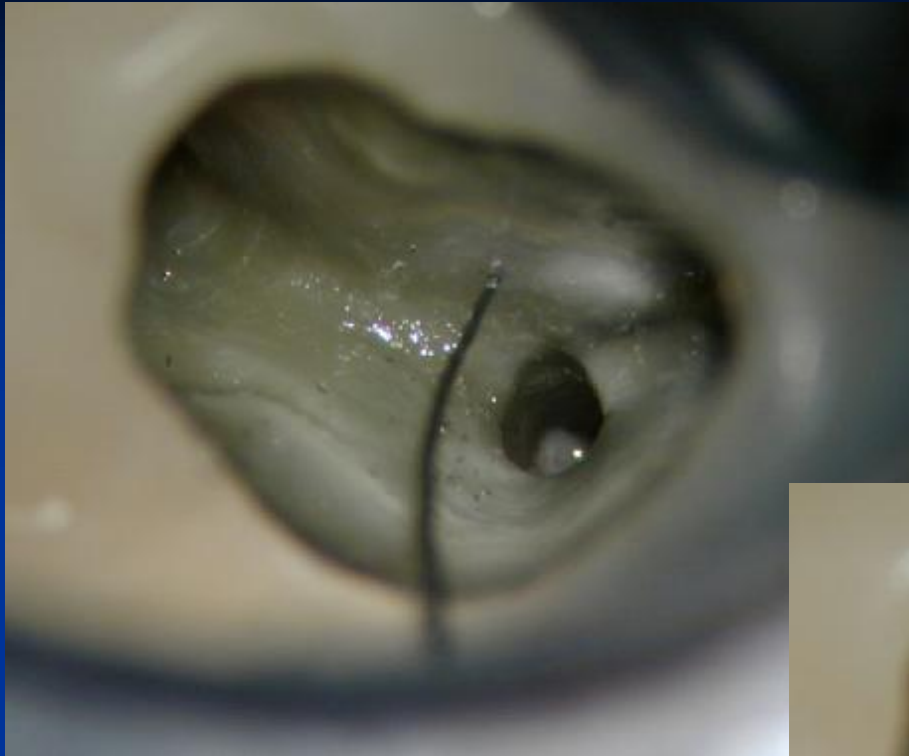

# Is a Conservative Access Really Conservative?

# “SEE” (*Strategically Extended Endodontic*) Access

- n Strategic extension of an endodontic access in areas that do not unnecessarily weaken a tooth designed to facilitate:
  1. Direct Line Access and convenience form
  2. Discovery of internal root canal system anatomy
  3. Allows thorough flushing of debris/contaminants
  4. Clinically effective cleaning and shaping of the apical third
  5. Clinically effective obturation.